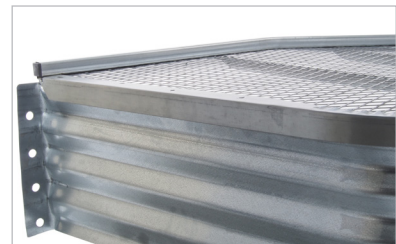

EXG Cover

Expanded Grate Cover

- Provides excellent ventilation and pass-through light
- Prevents fall hazard
- Light-weight design for easy removal
- Maintenance free galvanized finish
- Powder coated colors available
- Attractive design
- Made in USA

Crowned Support Back Bar Design

EXG-C COVERS™	WINDOW WELL SIZE		WEIGHT
	WIDTH	DEPTH	
EXG-C 4236	42"	36"	17.5 ILBS
EXG-C 5036	50"	36"	19 LBS
EXG-C 5536	55"	36"	20.5 LBS