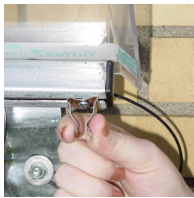

Safe-T-View Covers™

- Hybrid UV poly/structural steel tube design
- Vented, adjustable, sloped for drainage
- No assembly, fits multiple window well profiles

Squeeze-N-Size Adjustable Mounting

Safety Retainer-Hinge