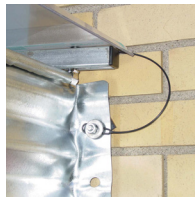

Egress Ladders & Safe-T-View Covers™

Egress Ladders

- Galvanized steel welded construction
- Comfort easy grip rungs
- Slotted mounting hole for permanent attachment
- Lasting 'spangle grey' Galvanized finish

LS-3

LSW-3

Steps	Life-step™ Egress Ladders	Life-step™ White Powder-coated
3 Step	LS-3	LSW-3
4 Step	LS-4	LSW-4
5 Step	LS-5	LSW-5
6 Step	LS-6	LSW-6

CS-3

CSW-3

Steps	Corner-step™ Egress Ladders	Corner-step™ White Powder-coated
3 Step	CS-3	CSW-3
4 Step	CS-4	CSW-4
5 Step	CS-5	CSW-5
6 Step	CS-6	CSW-6

Safe-T-View Covers™

- Hybrid UV poly/structural steel tube design
- Vented, adjustable, sloped for drainage
- No assembly, fits multiple window well profiles

Squeeze-N-Size Adjustable Mounting

Safety Retainer-Hinge