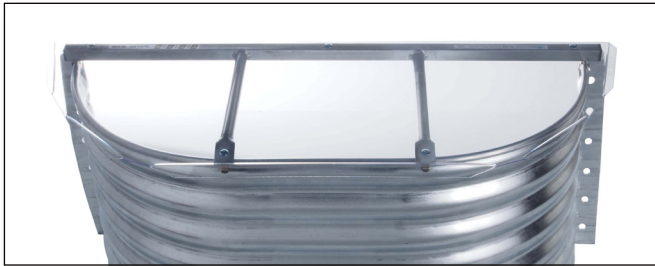

Safe-T-View Covers™

Safe-T-View Covers™ - Straight, Casement & Round Style Window Well

- Clear UV protected polycarbonate over galvanized metal framework
- Vented design
- Squeeze clip mounting
- Sloped design for drainage
- No assembly needed

SAFE-T-VIEW COVERS™	Lux-Right™ STREAMLINE STRAIGHT	WINDOW WELL SIZE	
		WIDTH	DEPTH
SV3712	TS3712	37"	12"
SV4014	ES4014	40"	14"
SV4618	ES4618	46"	18"
SV5518	ES5518	55"	18"
SV5918	ES5918	59"	18"
SV6718	ES6718	67"	18"
SV7120	ES7120	71"	20"
SV7920	ES7920	79"	20"
SV9120	ES9120	91"	20"