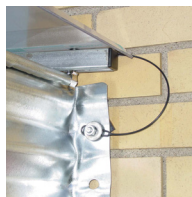

Safety Retainer-
Hinge