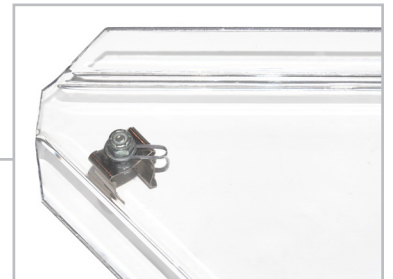

Safe-T-View Covers™

For Non-Egress Window Wells

Steel Framed Covers for Straight, Casement & Round Style Window Wells

- Clear UV protected polycarbonate over galvanized steel framework
- Prevents fall hazard
- Light-weight design for easy removal
- Adjustable back bar mounting clips

Squeeze-N-Size
Adjustable Mounting

Fixed support finger clips

SAFE-T-VIEW COVERS™ STRAIGHT	FITS PRODUCT #
SV3712	ES3712
SV4014	ES4014
SV4618	ES4618
SV5518	ES5518
SV5918	ES5918
SV6718	ES6718
SV7120	ES7920
SV7920	ES7920

SAFE-T-VIEW COVERS™ CASEMENT	FITS PRODUCT #
SV3724	EC3724
SV4224	EC4224
SV4824	EC4824
SV5524	EC5524

SAFE-T-VIEW COVERS™ ROUND	FITS PRODUCT #
SV3716	RR OR TR 3716
SV4620	ER4620

Frameless mounting clips

Frameless Covers for Foundation Vent, Straight & Round Style Window Wells

SAFE-T-VIEW COVERS™ CASEMENT	FITS PRODUCT #
SV208	FV208
SV3712-01	SS OR TS 3712
SV3716-01	RR OR TR 3716