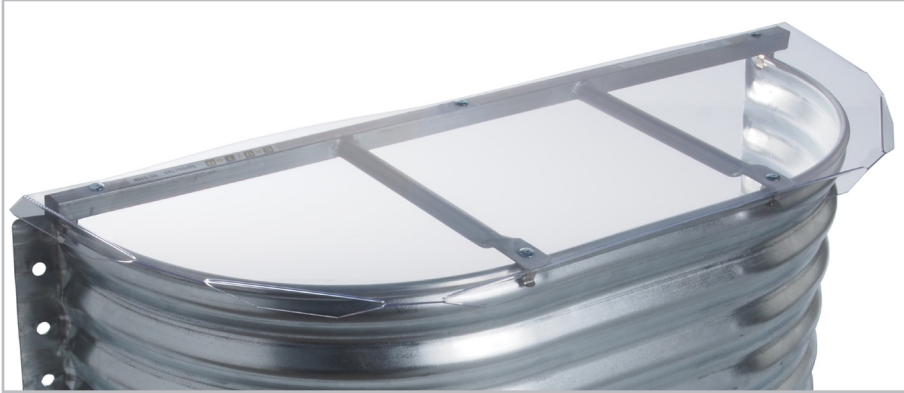

Safe-T-View Covers™

For Non-Egress Window Wells

Steel Framed Covers for Straight, Casement & Round Style Window Wells

- Clear UV protected polycarbonate over galvanized steel framework
- Prevents fall hazard
- Light-weight design for easy removal
- Adjustable back bar mounting clips

Squeeze-N-Size
Adjustable Mounting

Fixed support finger clips

SAFE-T-VIEW COVERS™ STRAIGHT	FITS PRODUCT #
SV3712	ES3712
SV4014	ES4014
SV4618	ES4618
SV5518	ES5518
SV5918	ES5918
SV6718	ES6718
SV7120	ES7920
SV7920	ES7920

SAFE-T-VIEW COVERS™ CASEMENT	FITS PRODUCT #
SV3724	EC3724
SV4224	EC4224
SV4824	EC4824
SV5524	EC5524

SAFE-T-VIEW COVERS™ ROUND	FITS PRODUCT #
SV3716	RR OR TR 3716
SV4620	ER4620

Frameless mounting clips

Frameless Covers for Foundation Vent, Straight & Round Style Window Wells