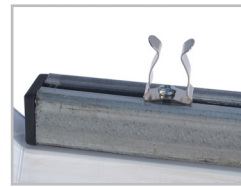

Safe-T-View Covers™

For Non-Egress Window Wells

Steel Framed Covers for Straight, Casement & Round Style Window Wells

- Clear UV protected polycarbonate over galvanized steel framework
- Prevents fall hazard
- Light-weight design for easy removal
- Adjustable back bar mounting clips

Squeeze-N-Size
Adjustable Mounting

Fixed support finger clips

SAFE-T-VIEW COVERS™ STRAIGHT	FITS PRODUCT #
SV3712	ES3712
SV4014	ES4014
SV4618	ES4618
SV5518	ES5518
SV5918	ES5918
SV6718	ES6718
SV7120	ES7920
SV7920	ES7920

SAFE-T-VIEW COVERS™ CASEMENT	FITS PRODUCT #
SV3724	EC3724
SV4224	EC4224
SV4824	EC4824
SV5524	EC5524

SAFE-T-VIEW COVERS™ ROUND	FITS PRODUCT #
SV3716	RR OR TR 3716
SV4620	ER4620

Frameless mounting clips

Frameless Covers for Foundation Vent, Straight & Round Style Window Wells