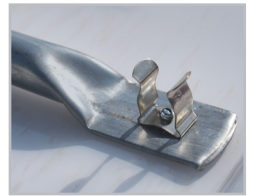

Safe-T-View Covers™

For Non-Egress Window Wells

Steel Framed Covers for Straight, Casement & Round Style Window Wells

- Clear UV protected polycarbonate over galvanized steel framework
- Prevents fall hazard
- Light-weight design for easy removal
- Adjustable back bar mounting clips

Squeeze-N-Size
Adjustable Mounting

Fixed support finger clips

SAFE-T-VIEW COVERS™ STRAIGHT	FITS PRODUCT #
SV3712	ES3712
SV4014	ES4014
SV4618	ES4618
SV5518	ES5518
SV5918	ES5918
SV6718	ES6718
SV7120	ES7920
SV7920	ES7920

SAFE-T-VIEW COVERS™ CASEMENT	FITS PRODUCT #
SV3724	EC3724
SV4224	EC4224
SV4824	EC4824
SV5524	EC5524

SAFE-T-VIEW COVERS™ ROUND	FITS PRODUCT #
SV3716	RR OR TR 3716
SV4620	ER4620

Frameless mounting clips

Frameless Covers for Foundation Vent, Straight & Round Style Window Wells